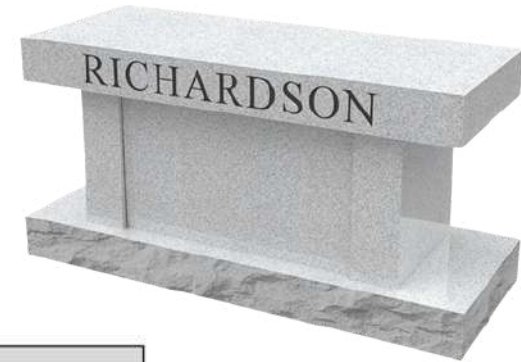

Import Panel Bench	Weight
Bench Top All Pol 3-4 x 1-4 x 0-4 (2) Supports All Pol 1-1 x 0-4 x 1-1 Front Panel 1-11 x 0-1 x 1-1 Rear Panel 1-10 x 0-1 x 1-1 Base All Pol 3-6 x 1-4 x 0-4 (no vase) Bench Top All Pol 3-4 x 1-4 x 0-4 (2) Supports All Pol 1-1 x 0-4 x 1-1 Front Panel 1-11 x 0-1 x 1-1 Rear Panel 1-10 x 0-1 x 1-1 Base All Pol 5-0 x 1-4 x 0-4 (one or two vases)	778 913
5 x 9 Turned Vase All Polished	23
6 x 10 Turned Vase All Polished	37